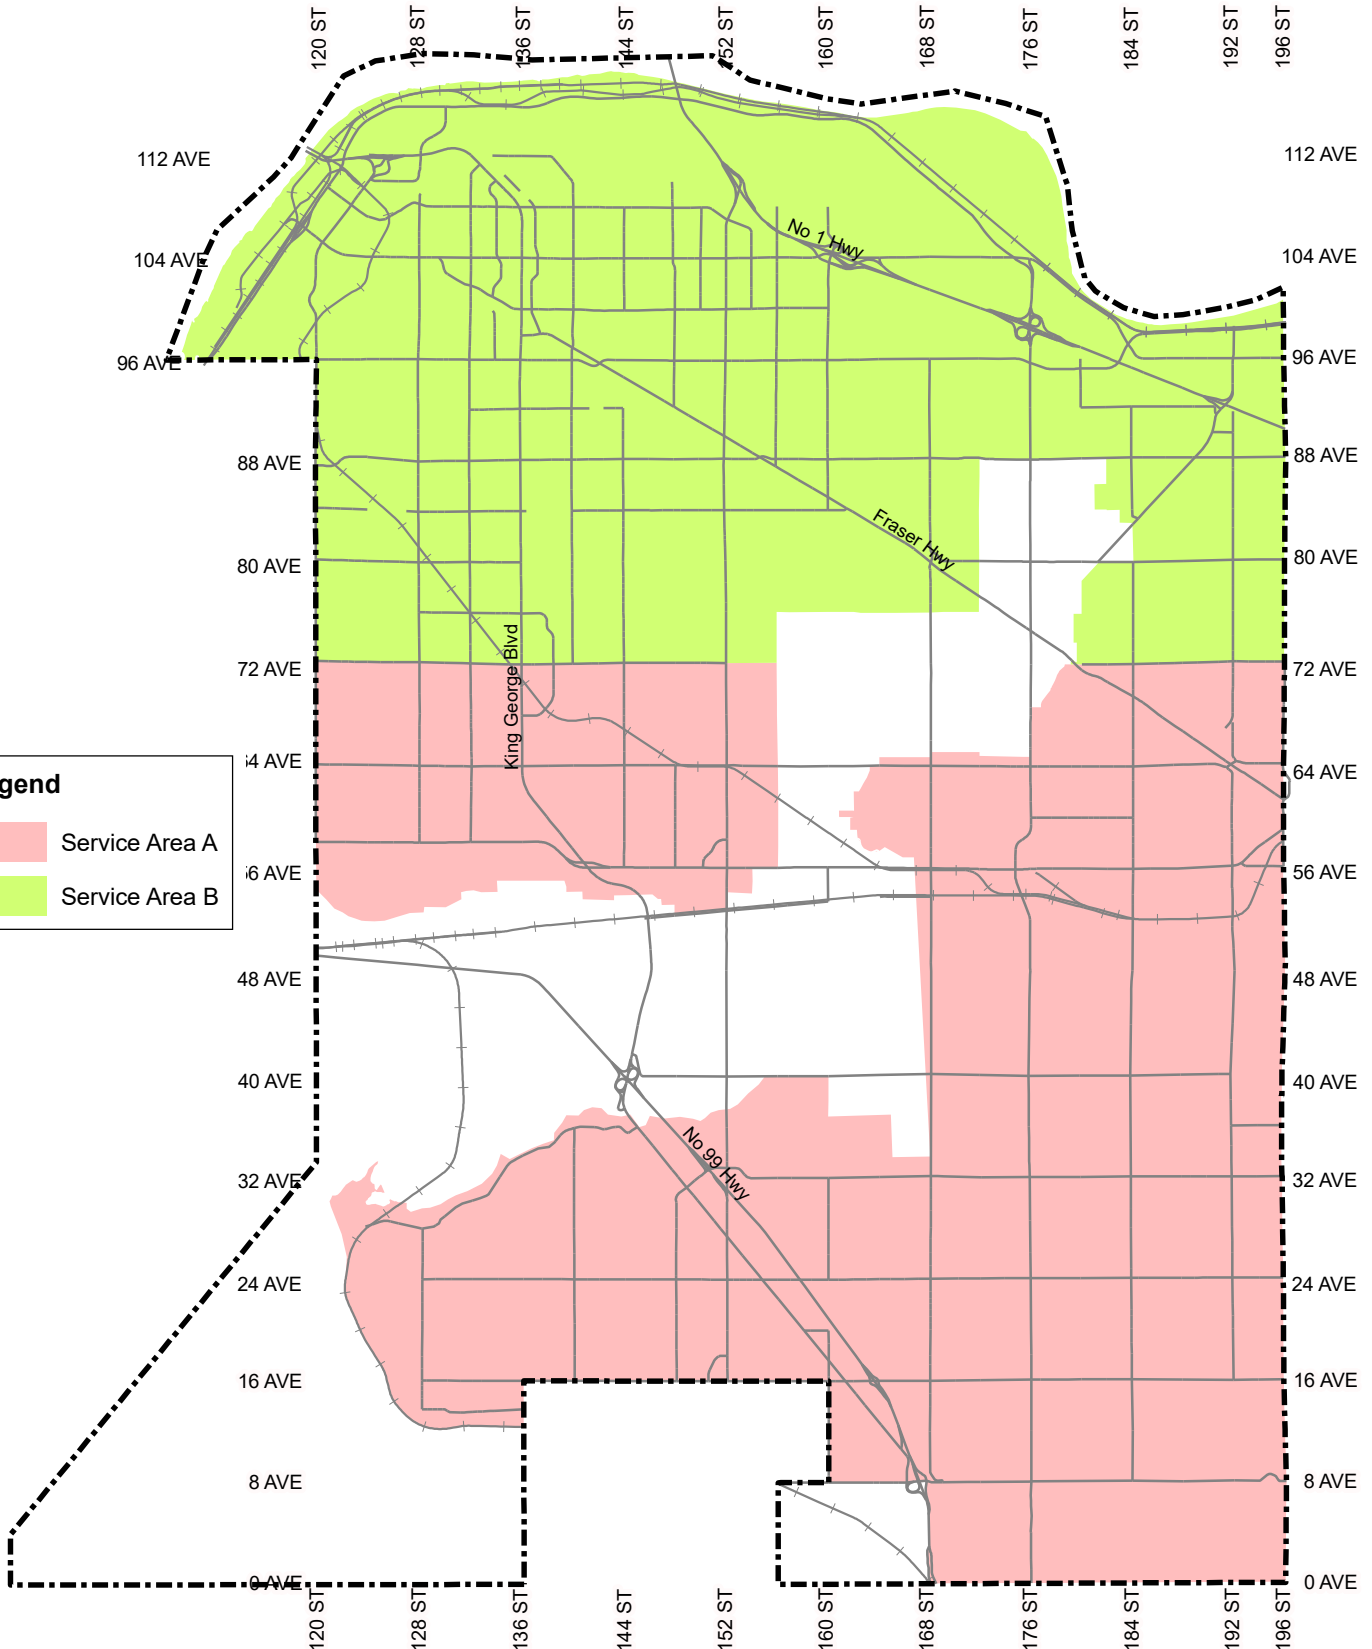

Legend

- Service Area A
- Service Area B

Waste Collection Contract in 2 Service Area