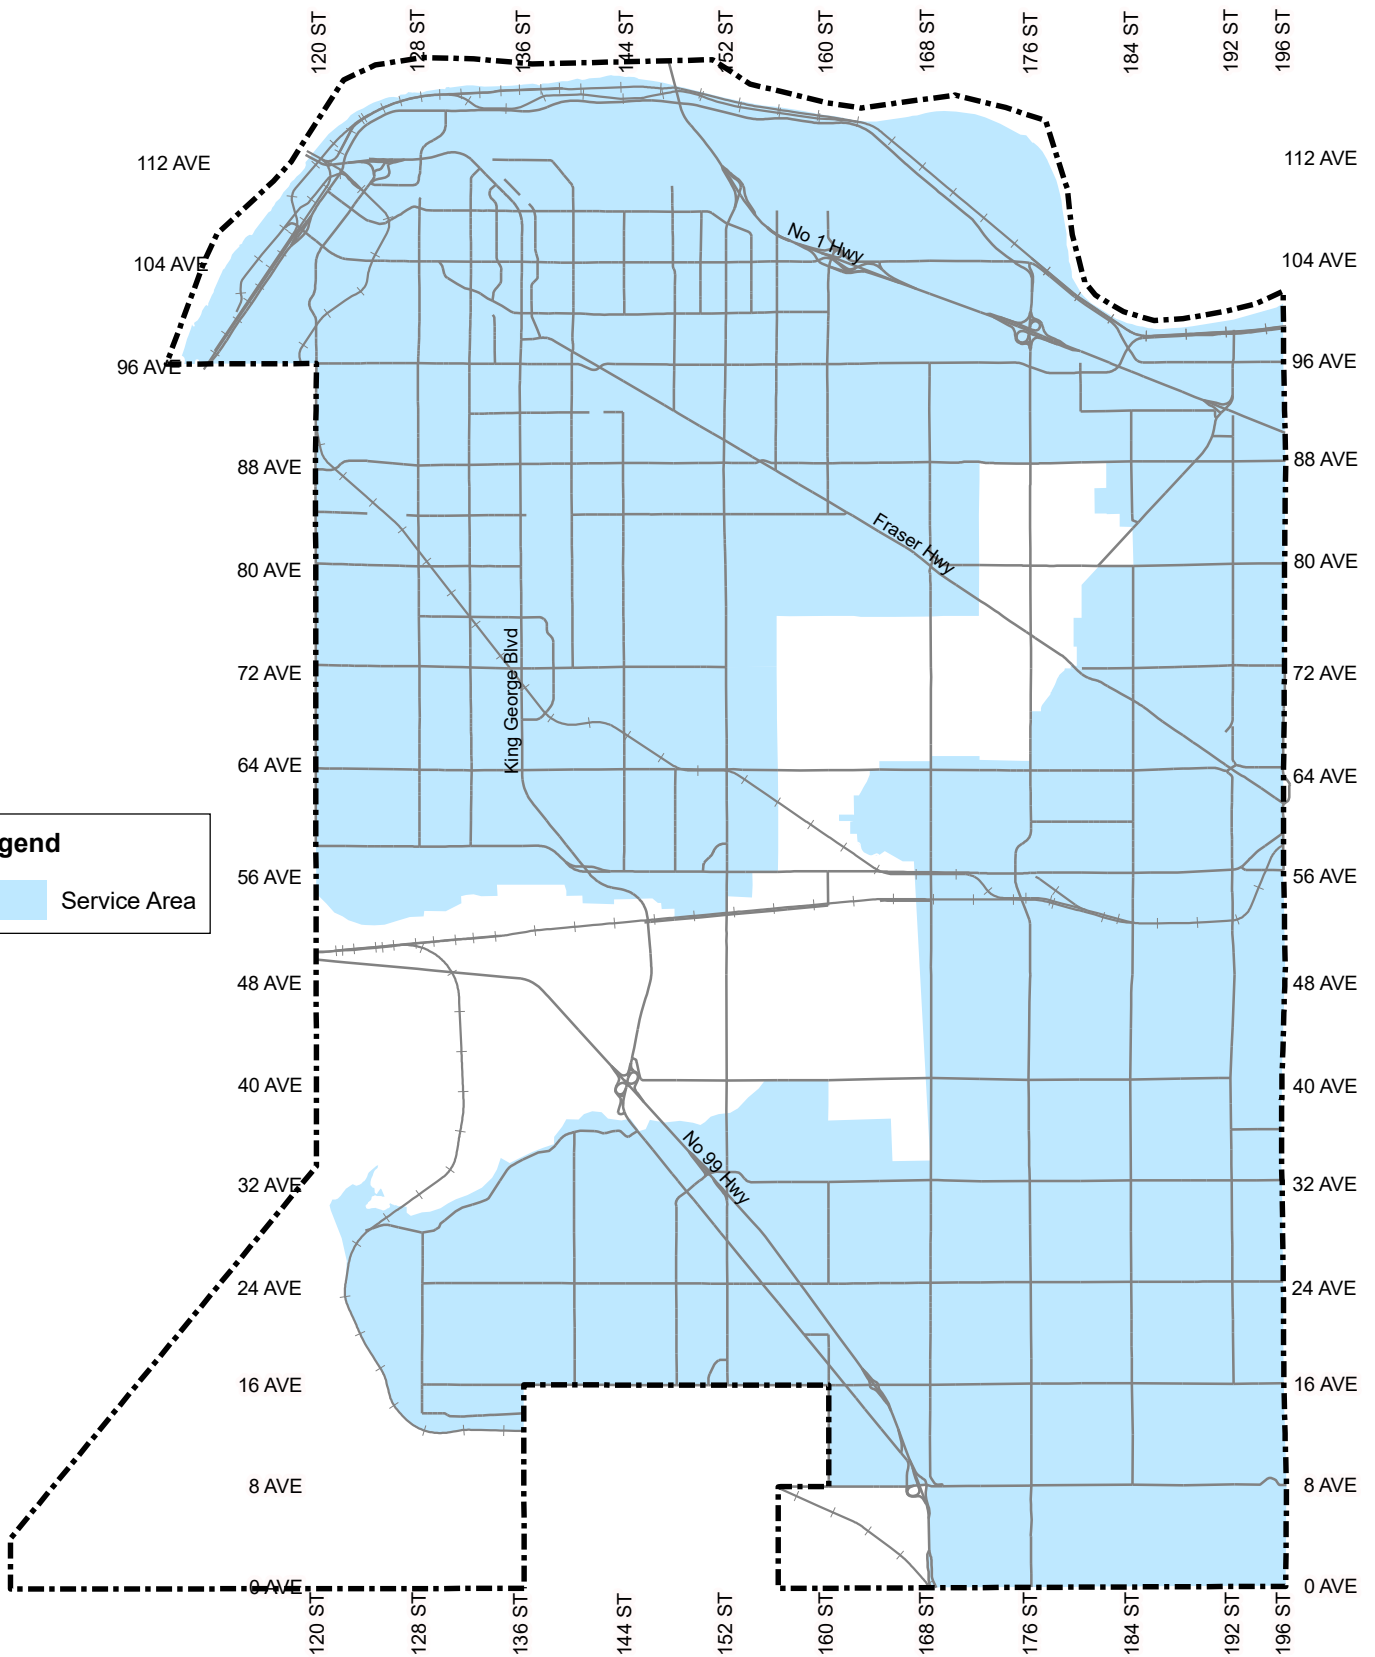

Legend

Service Area

Waste Collection Contract Service Area