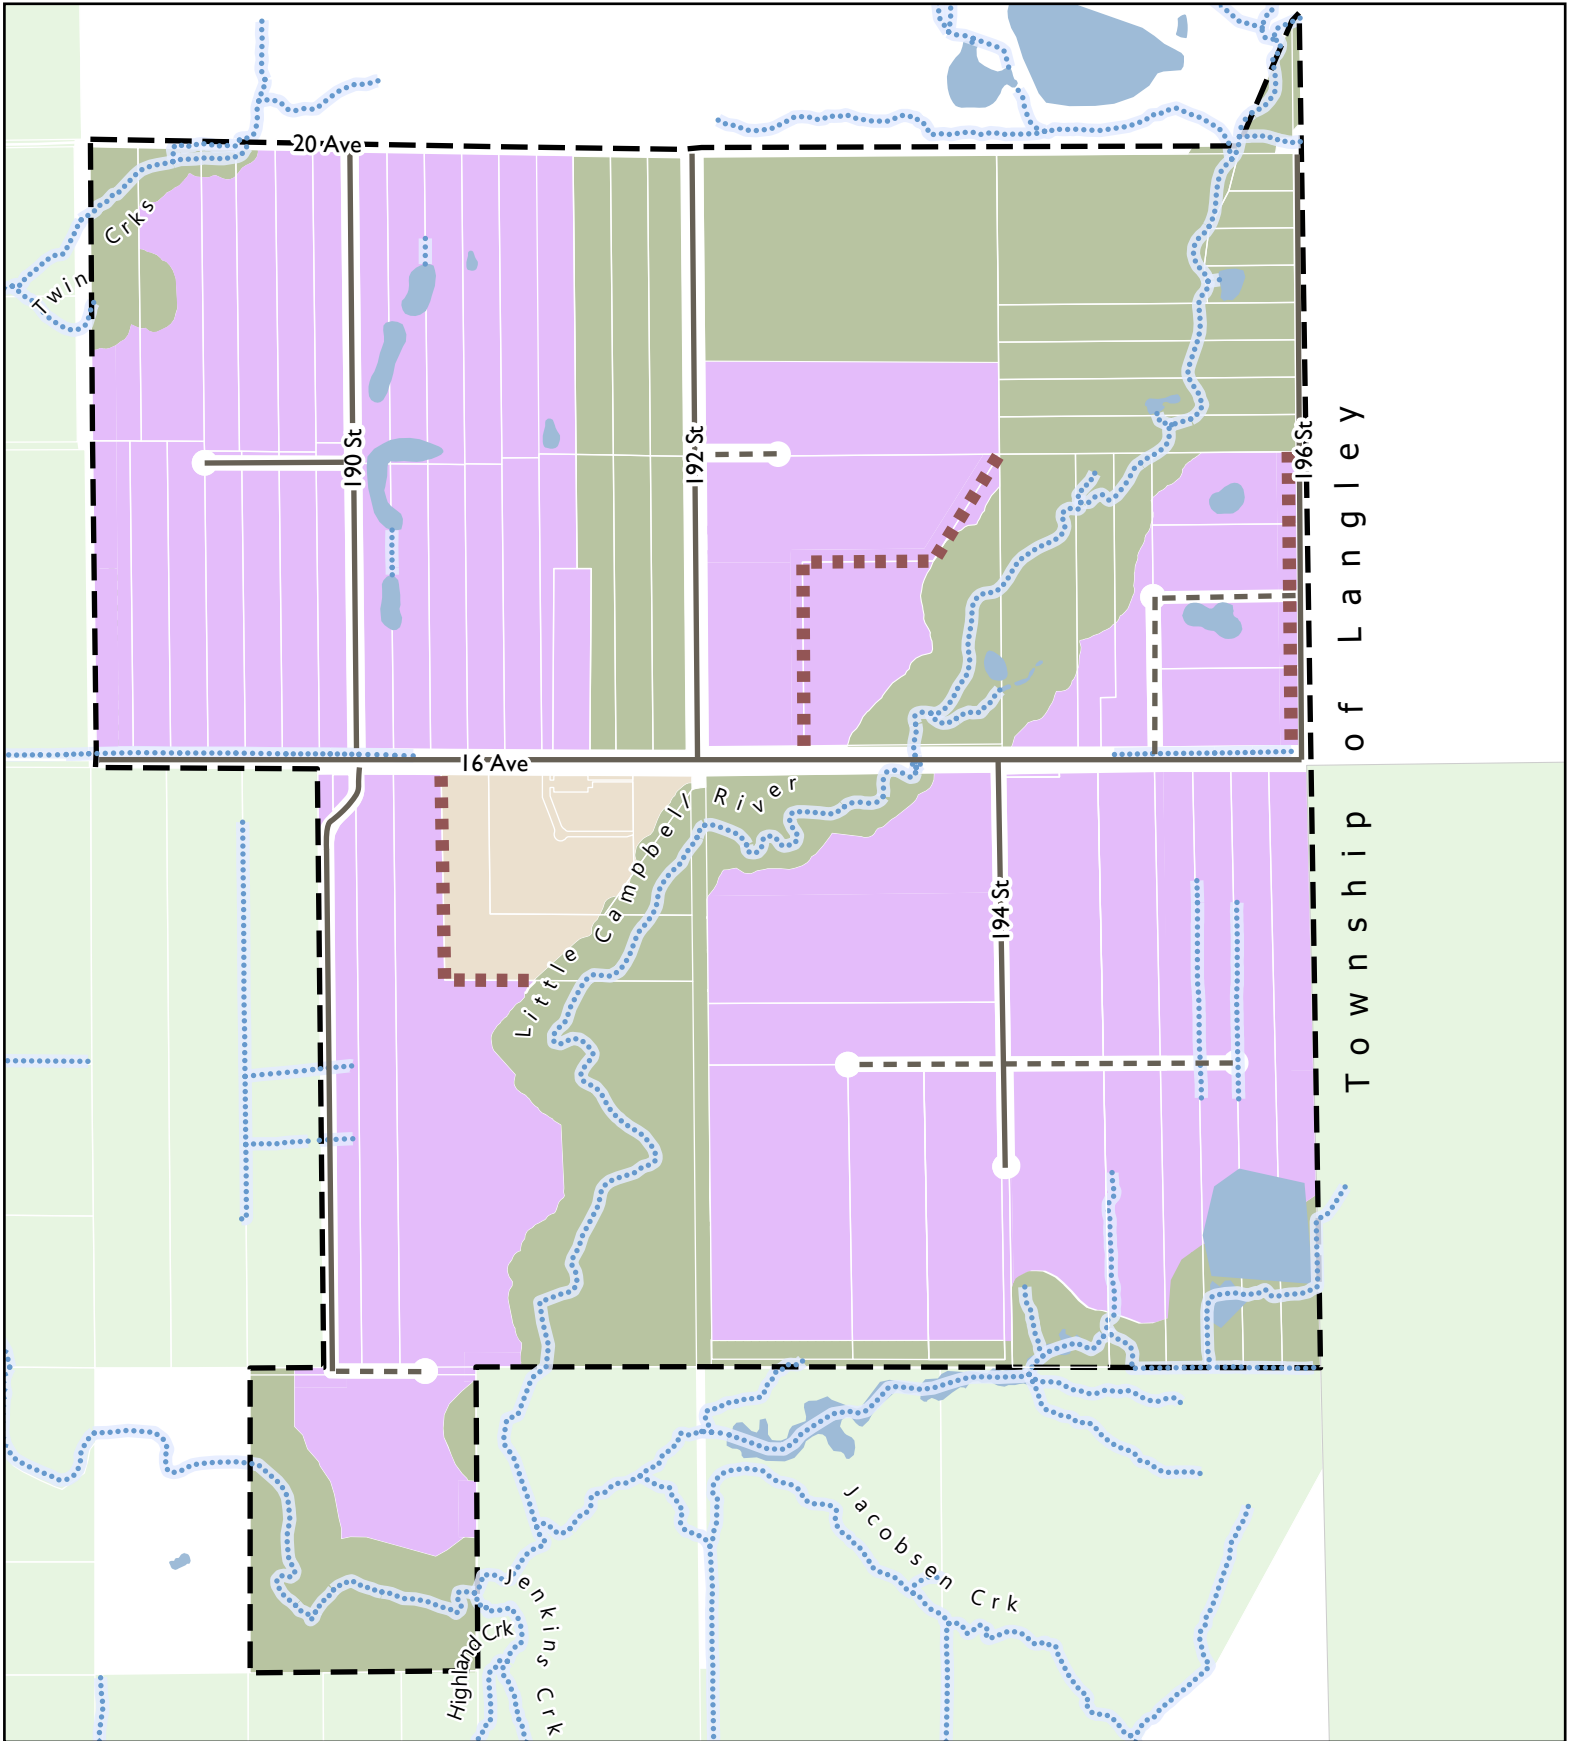

South Campbell Heights Land Use Map

Legend

- | | | | |
|---|--|---|---|
|  Business Employment |  Buffer |  Agricultural Land Reserve |  Plan Boundary |
|  Conservation & Recreation |  Existing Roads |  Watercourse | |
|  Cemetery |  Flex Roads |  Existing Ponds/Wetland | |