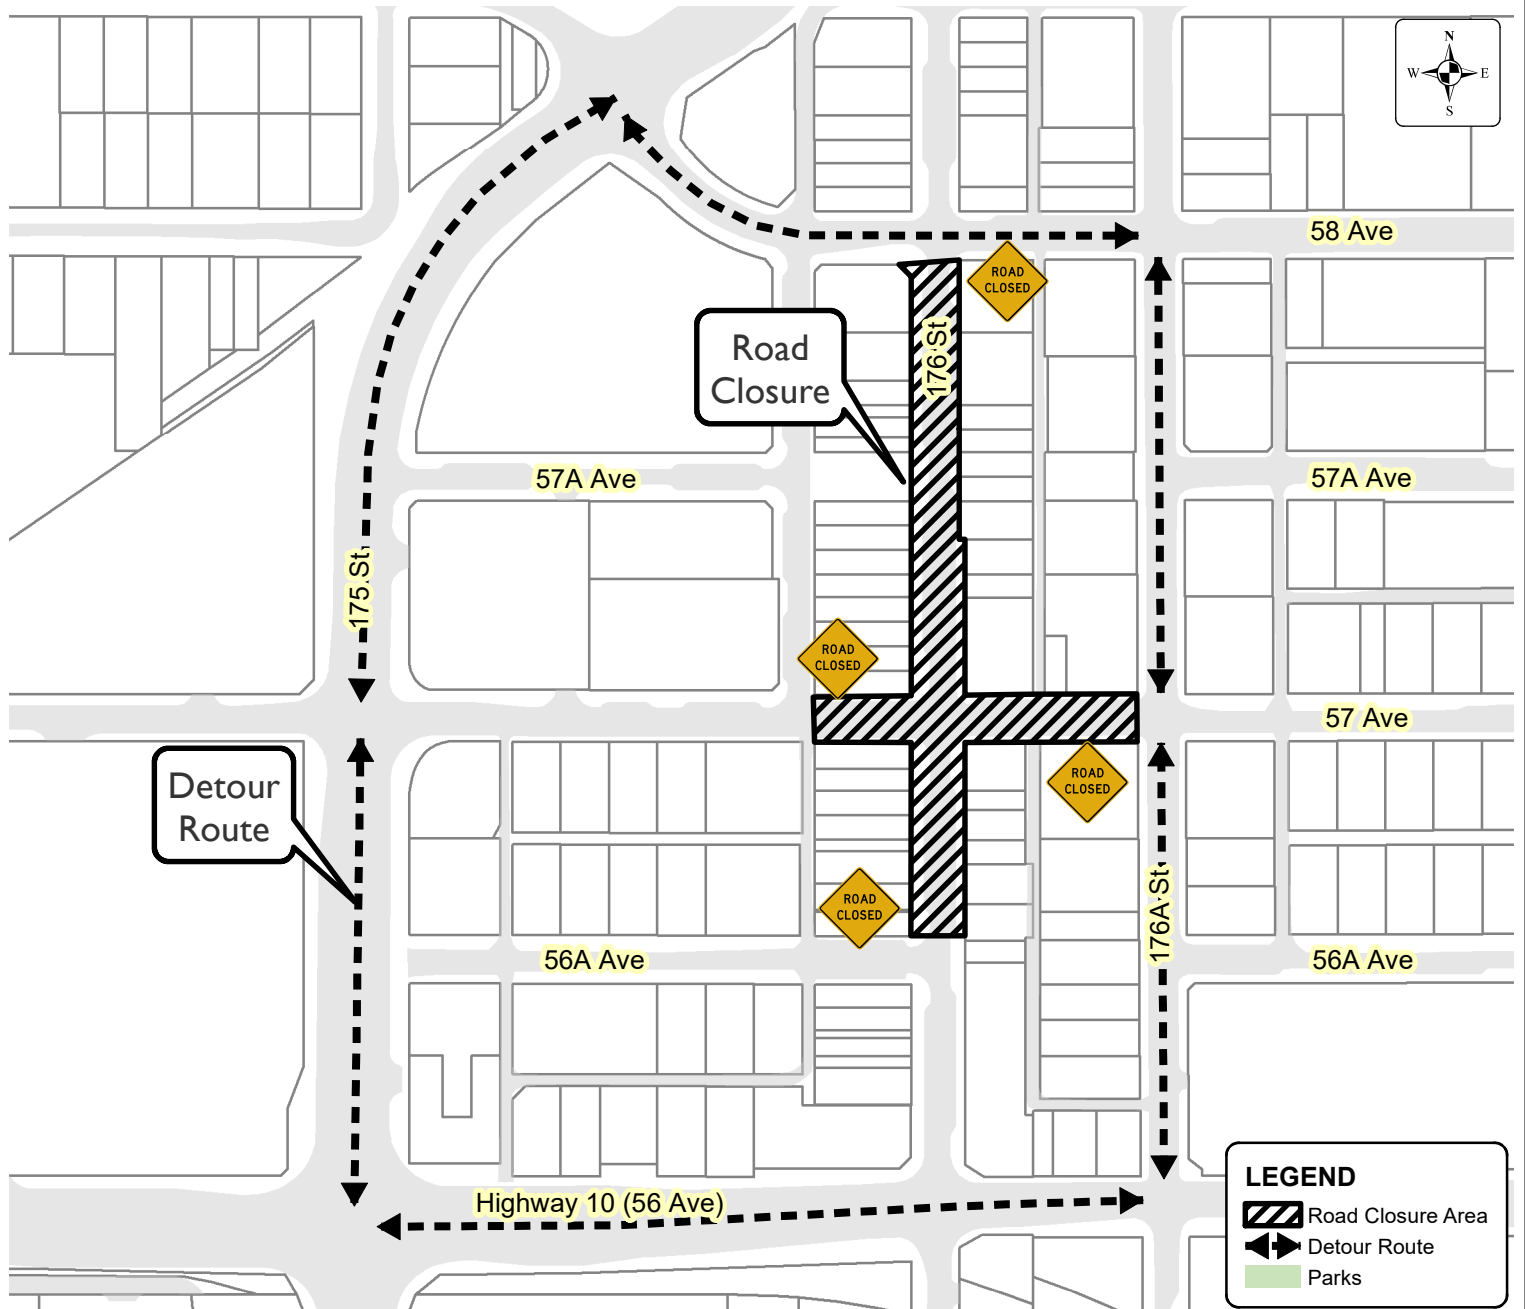

**CLOSURE DATES:**

Saturday, May 26, June 23, July 21,  
August 18 & September 22, 2018; 9:00am to 4:00pm

**EVENT ORGANIZER:**

Helena Lloyd: (778) 574-7004

**CITY OF SURREY CONTACT:**

Janice Naceur-McLean (City of Surrey): (604) 591-4048

Produced by GIS Section: 11-May-2018, C9W

**TEMPORARY ROAD CLOSURE:**  
**Cloverdale Market Days:**  
**176 Street From 56A Avenue and 58 Avenue &**  
**57 Avenue From 176 Street and 176A Street**

**ENGINEERING**  
**DEPARTMENT**

The data provided is compiled from various sources and IS NOT warranted as to its accuracy or sufficiency by the City of Surrey. This information is provided for information and convenience purposes only. Lot sizes, Legal descriptions and encumbrances must be confirmed at the Land Title Office.

Source: G:\MAPPING\GIS\Maps\CorporateReps\Transp\CW\_MarketDays\_176St\_56Ato57Ave\_RC.mxd