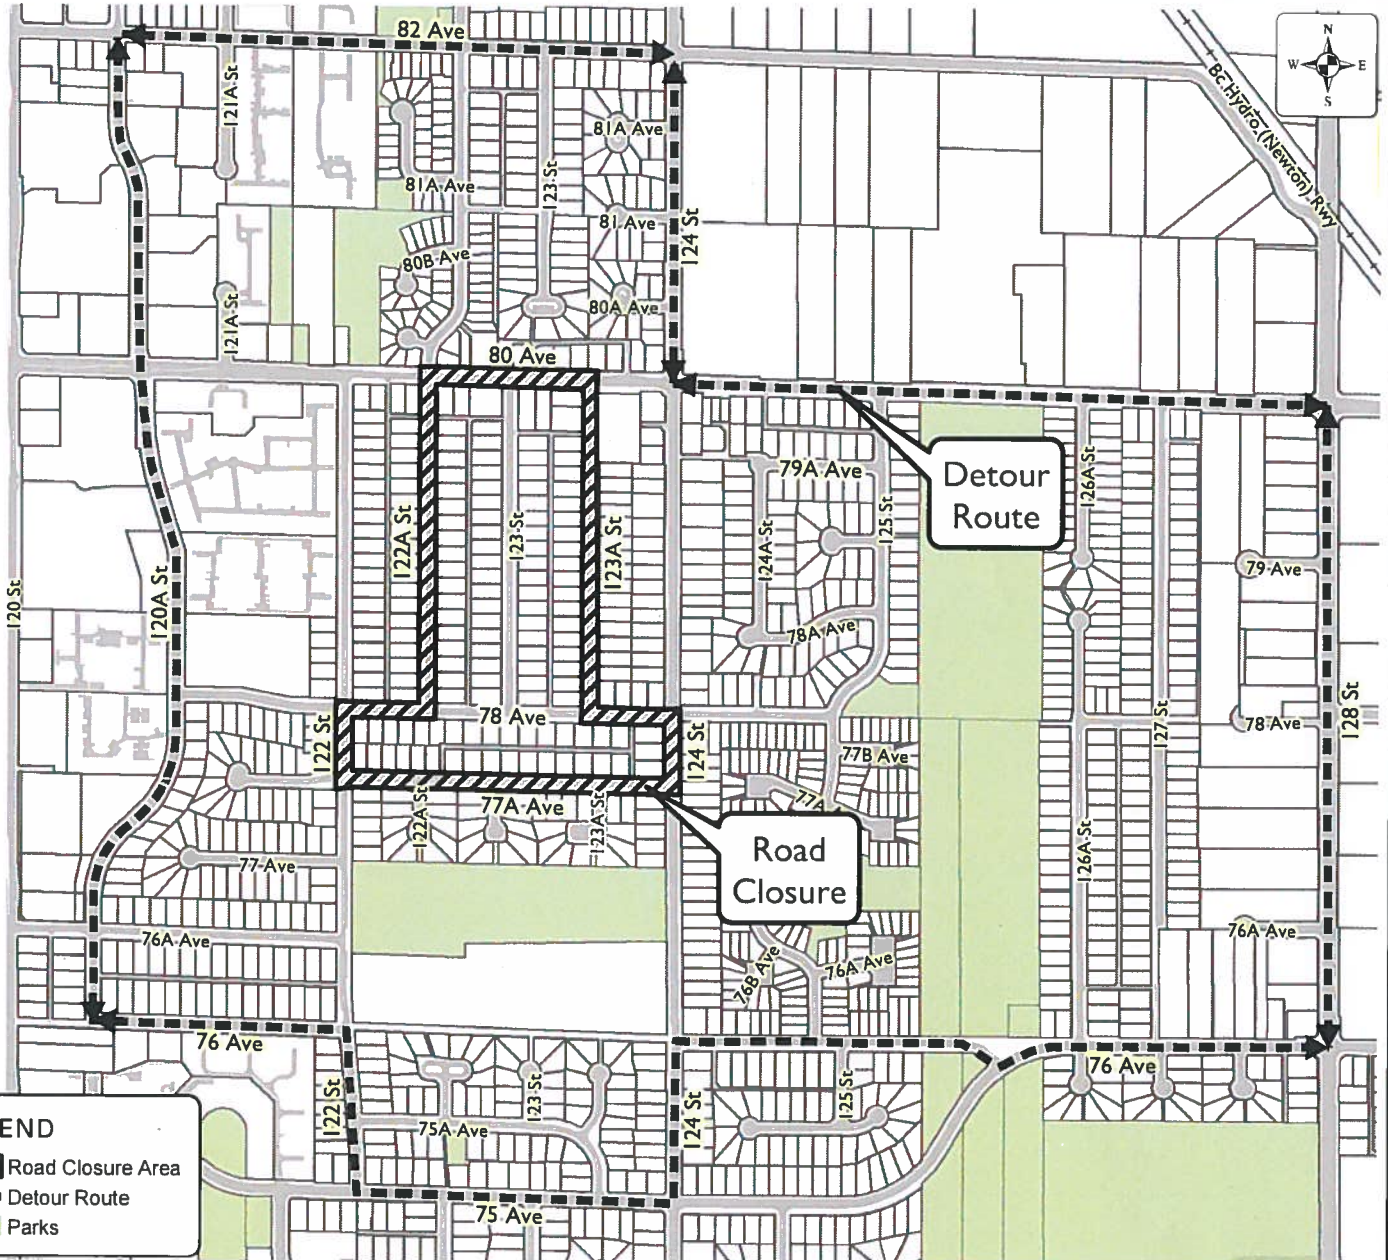

**CLOSURE DATES:**

Sunday, January 7, 2018; From 9:00AM To 5:00PM

**CONTRACTOR:**

Holy Satsang Foundation: 778-240-9784

**City of Surrey Contact:**

Vladan Poledica: 604-592-2625

**LEGEND**

- Road Closure Area
- Detour Route
- Parks

Produced by GIS Section: 15-Dec-2017, P205934

Scale: 1:9,000

**TEMPORARY ROAD CLOSURES:  
Strawberry Hill Area**

**ENGINEERING  
DEPARTMENT**

The data provided is compiled from various sources and IS NOT warranted as to its accuracy or sufficiency by the City of Surrey. This information is provided for information and convenience purposes only. Lot sizes, Legal descriptions and encumbrances must be confirmed at the Land Title Office.