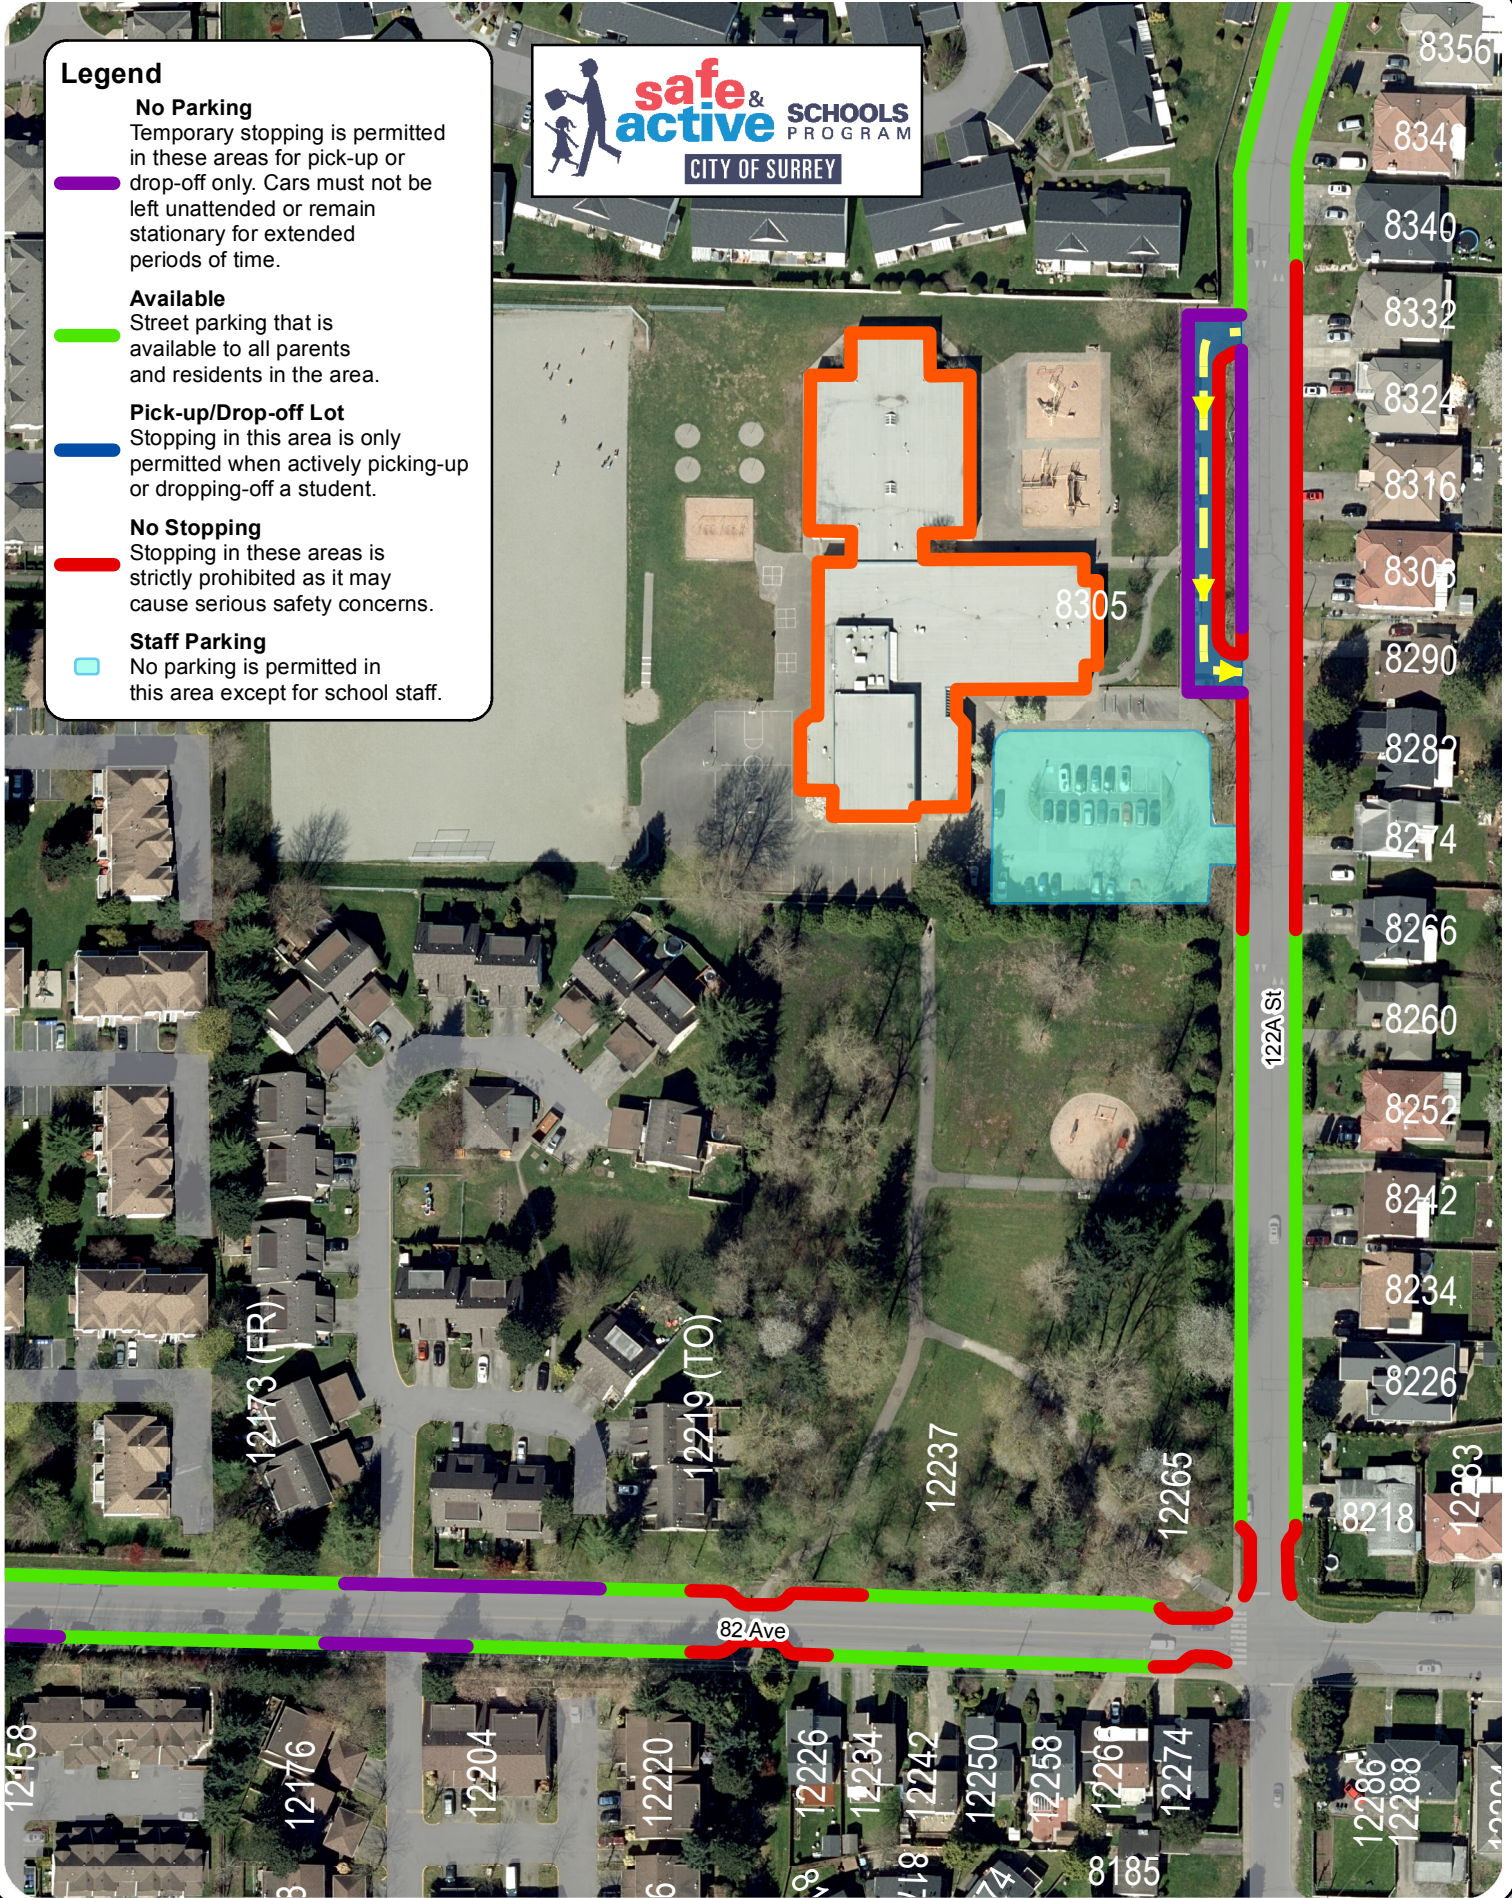

Legend

No Parking
Temporary stopping is permitted in these areas for pick-up or drop-off only. Cars must not be left unattended or remain stationary for extended periods of time.

Available
Street parking that is available to all parents and residents in the area.

Pick-up/Drop-off Lot
Stopping in this area is only permitted when actively picking-up or dropping-off a student.

No Stopping
Stopping in these areas is strictly prohibited as it may cause serious safety concerns.

Staff Parking
No parking is permitted in this area except for school staff.

Kennedy Trail Elementary

The data provided is compiled from various sources and IS NOT warranted as to its accuracy or sufficiency by the City of Surrey. This information is provided for information and convenience purposes only. Lot sizes, legal descriptions and encumbrances must be confirmed at the Land Title Office.