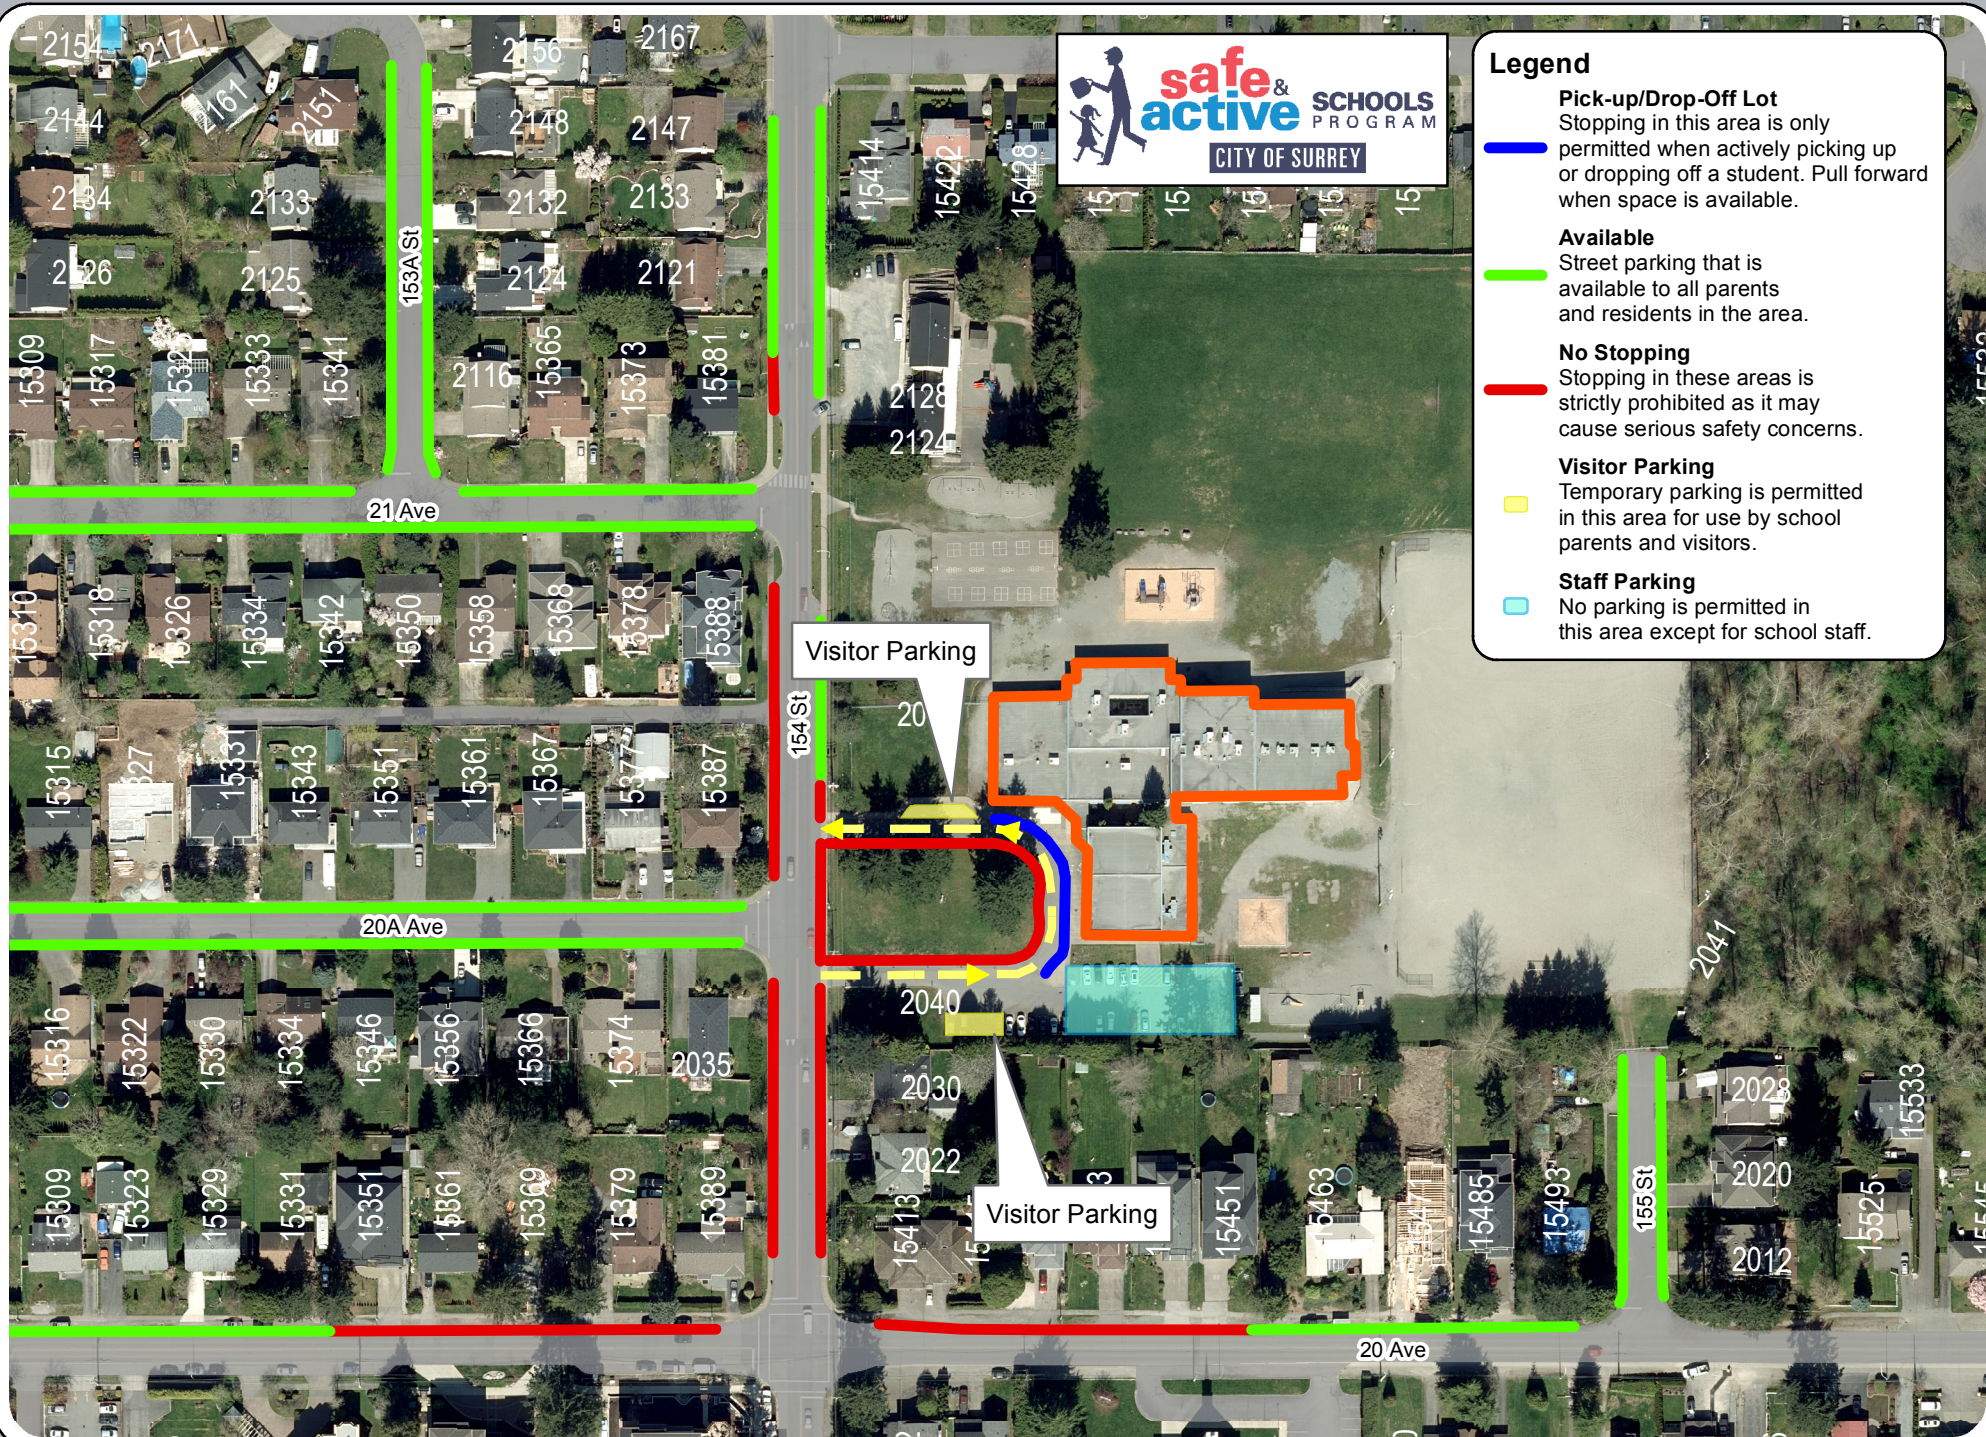

Legend

- Pick-up/Drop-Off Lot**
Stopping in this area is only permitted when actively picking up or dropping off a student. Pull forward when space is available.
- Available**
Street parking that is available to all parents and residents in the area.
- No Stopping**
Stopping in these areas is strictly prohibited as it may cause serious safety concerns.
- Visitor Parking**
Temporary parking is permitted in this area for use by school parents and visitors.
- Staff Parking**
No parking is permitted in this area except for school staff.

Visitor Parking

Visitor Parking

Jessie Lee Elementary School

Date of Aerial Photograph: March 30, 2016

The data provided is compiled from various sources and IS NOT warranted as to its accuracy or sufficiency by the City of Surrey. This information is provided for information and convenience purposes only. Lot sizes, legal descriptions and encumbrances must be confirmed at the Land Title Office.