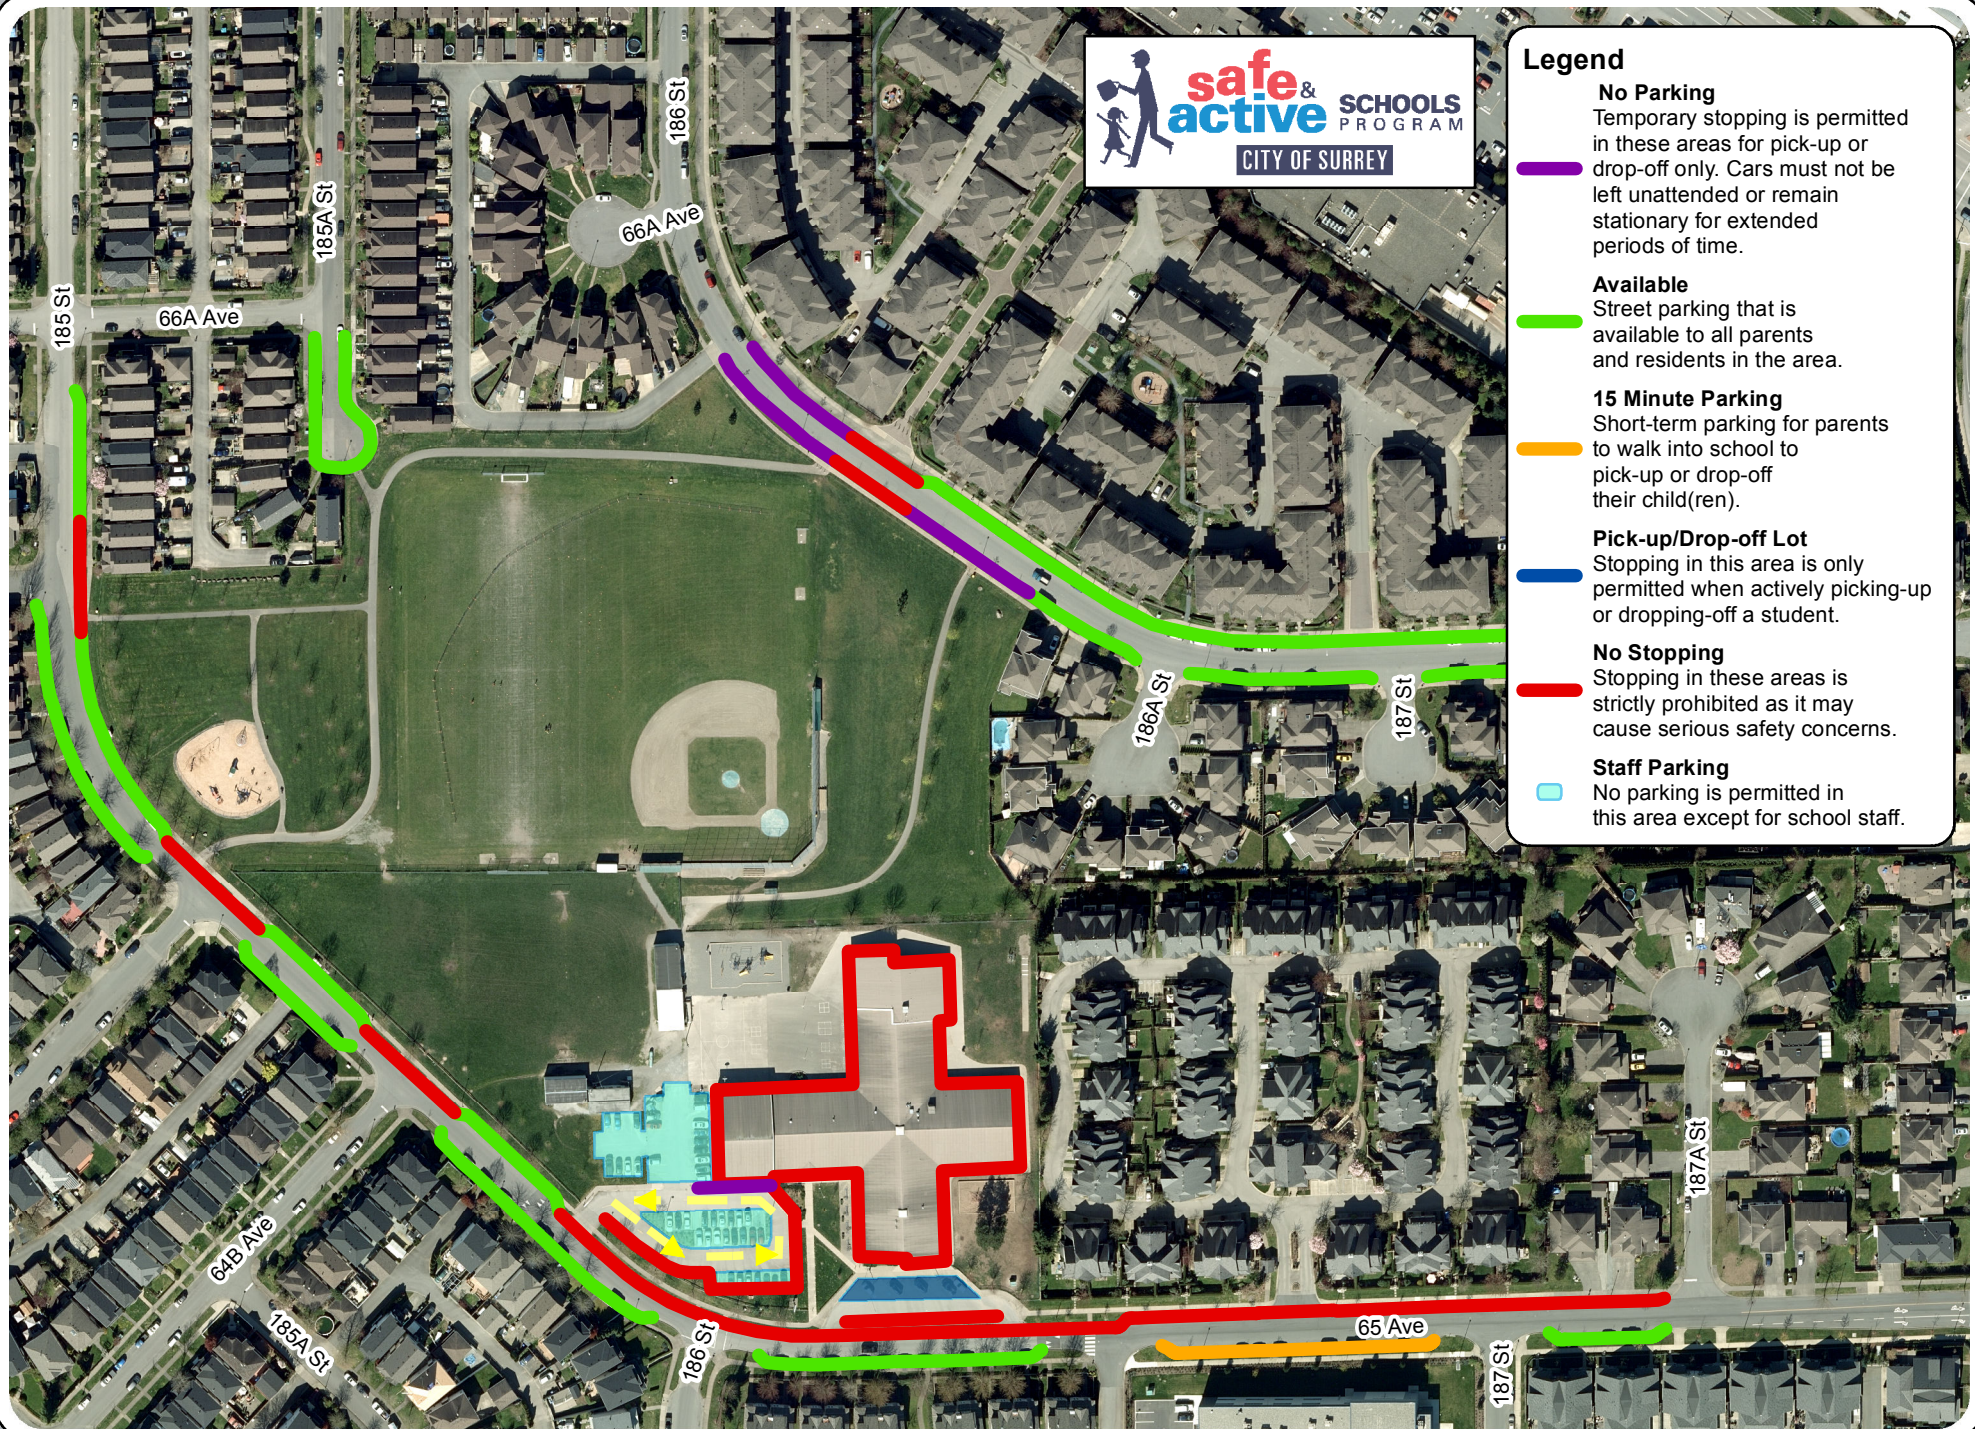

### Legend

- No Parking**  
Temporary stopping is permitted in these areas for pick-up or drop-off only. Cars must not be left unattended or remain stationary for extended periods of time.
- Available**  
Street parking that is available to all parents and residents in the area.
- 15 Minute Parking**  
Short-term parking for parents to walk into school to pick-up or drop-off their child(ren).
- Pick-up/Drop-off Lot**  
Stopping in this area is only permitted when actively picking-up or dropping-off a student.
- No Stopping**  
Stopping in these areas is strictly prohibited as it may cause serious safety concerns.
- Staff Parking**  
No parking is permitted in this area except for school staff.

## Hillcrest Elementary School

The data provided is compiled from various sources and IS NOT warranted as to its accuracy or sufficiency by the City of Surrey. This information is provided for information and convenience purposes only. Lot sizes, legal descriptions and encumbrances must be confirmed at the Land Title Office.

Date of Aerial Photograph: March 30, 2016