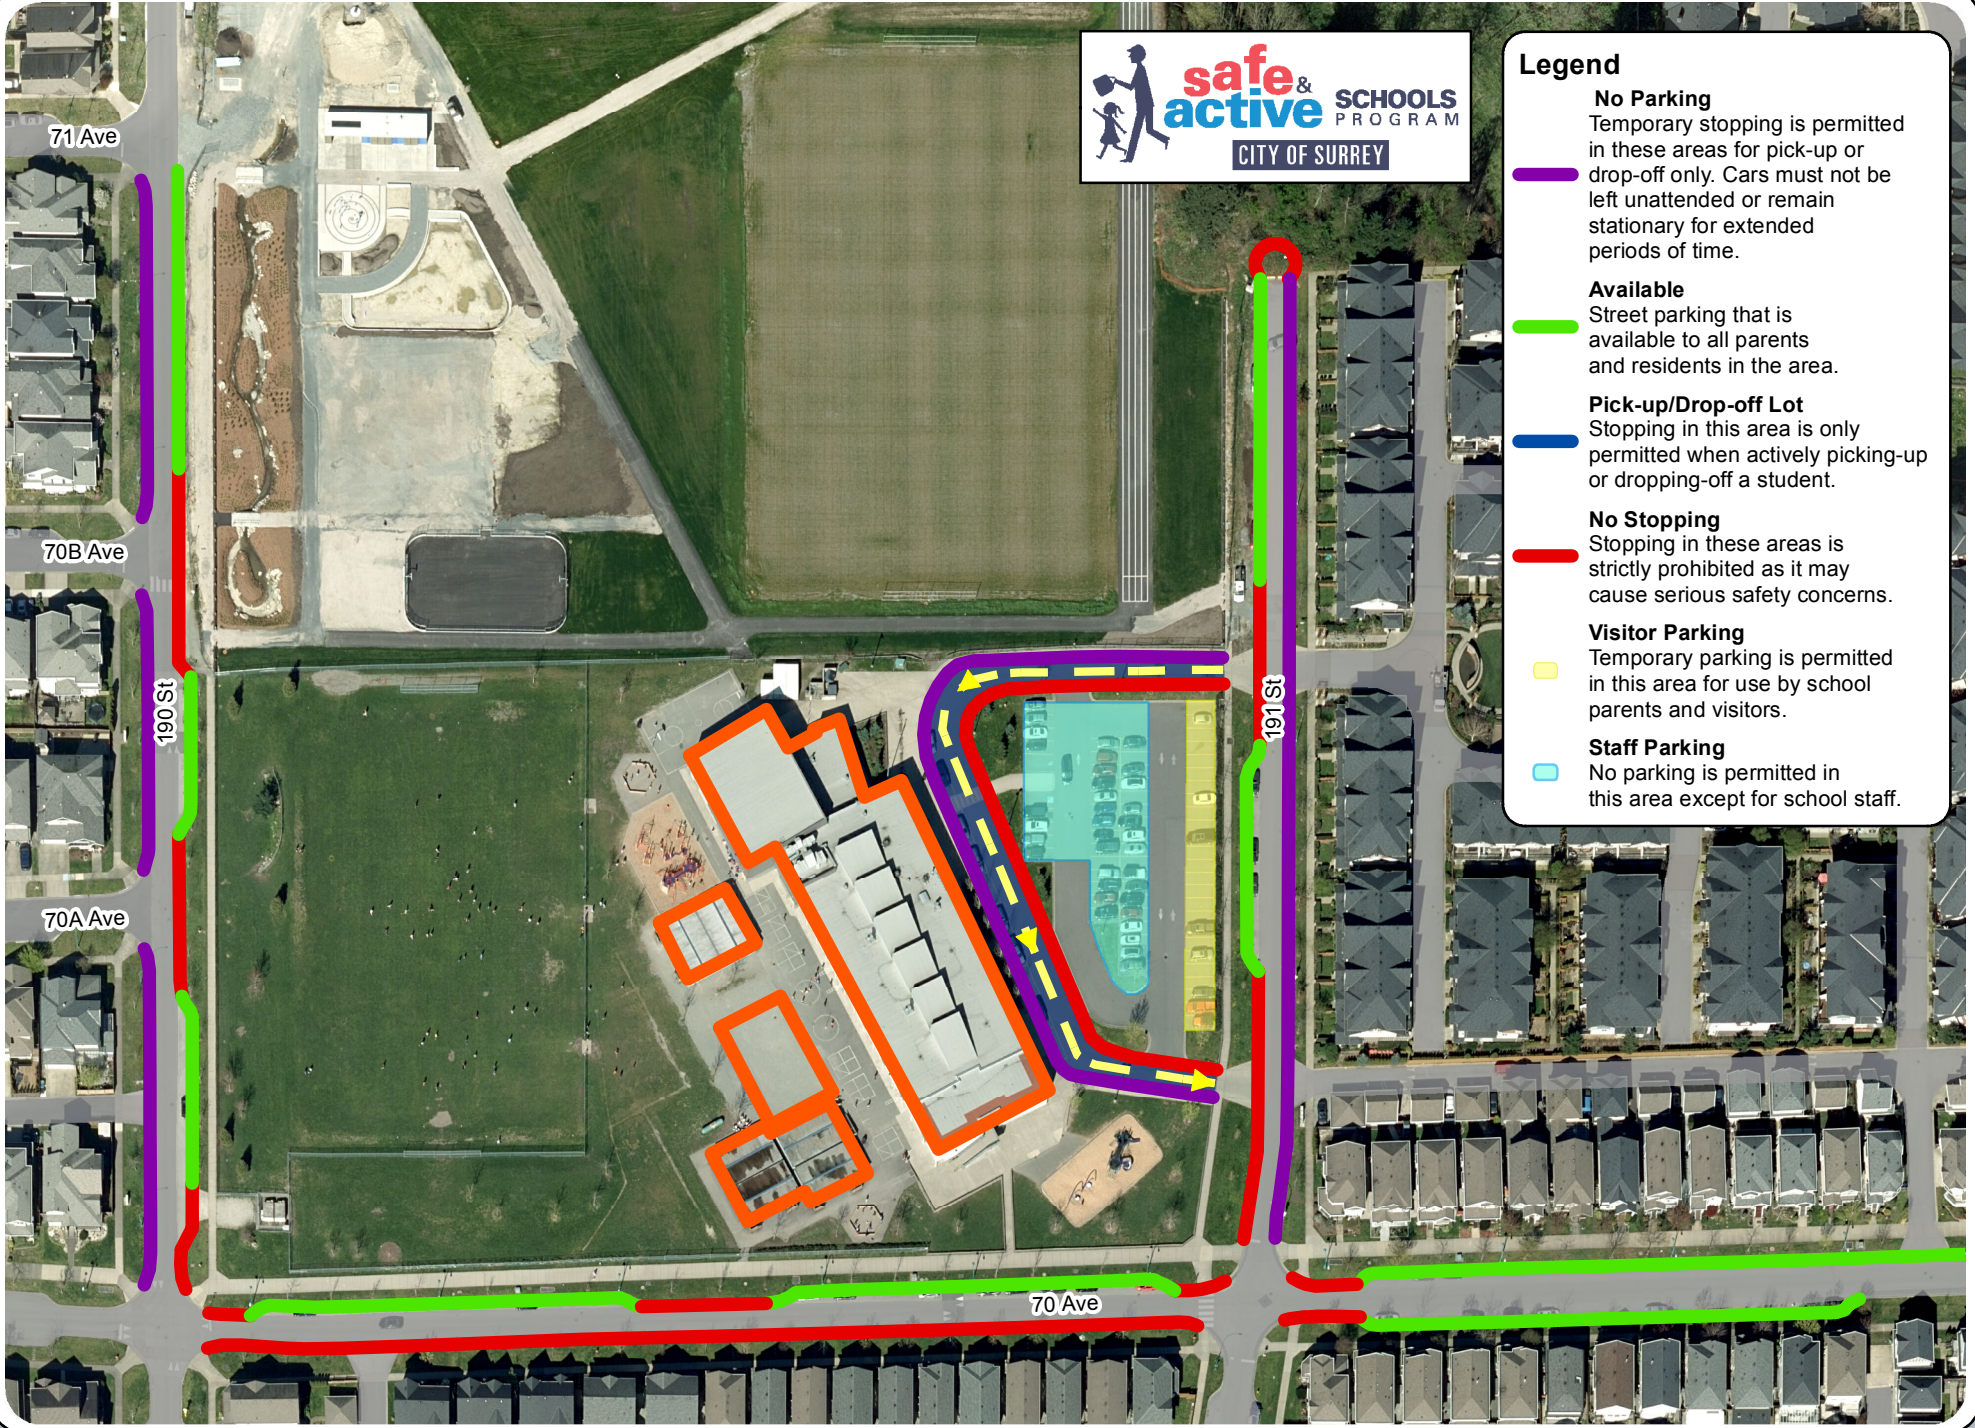

**Legend**

- No Parking**  
Temporary stopping is permitted in these areas for pick-up or drop-off only. Cars must not be left unattended or remain stationary for extended periods of time.
- Available**  
Street parking that is available to all parents and residents in the area.
- Pick-up/Drop-off Lot**  
Stopping in this area is only permitted when actively picking-up or dropping-off a student.
- No Stopping**  
Stopping in these areas is strictly prohibited as it may cause serious safety concerns.
- Visitor Parking**  
Temporary parking is permitted in this area for use by school parents and visitors.
- Staff Parking**  
No parking is permitted in this area except for school staff.

**Hazelgrove Elementary School**

The data provided is compiled from various sources and IS NOT warranted as to its accuracy or sufficiency by the City of Surrey. This information is provided for information and convenience purposes only. Lot sizes, legal descriptions and encumbrances must be confirmed at the Land Title Office.

Date of Aerial Photograph: March 30, 2016